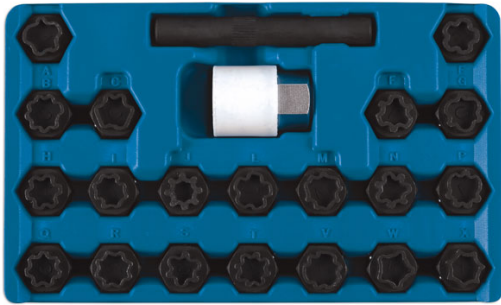

LASER

Wheel Lock Key Set - Audi
22pc

Only to be sold to bona fide motor traders.

www.lasertools.co.uk